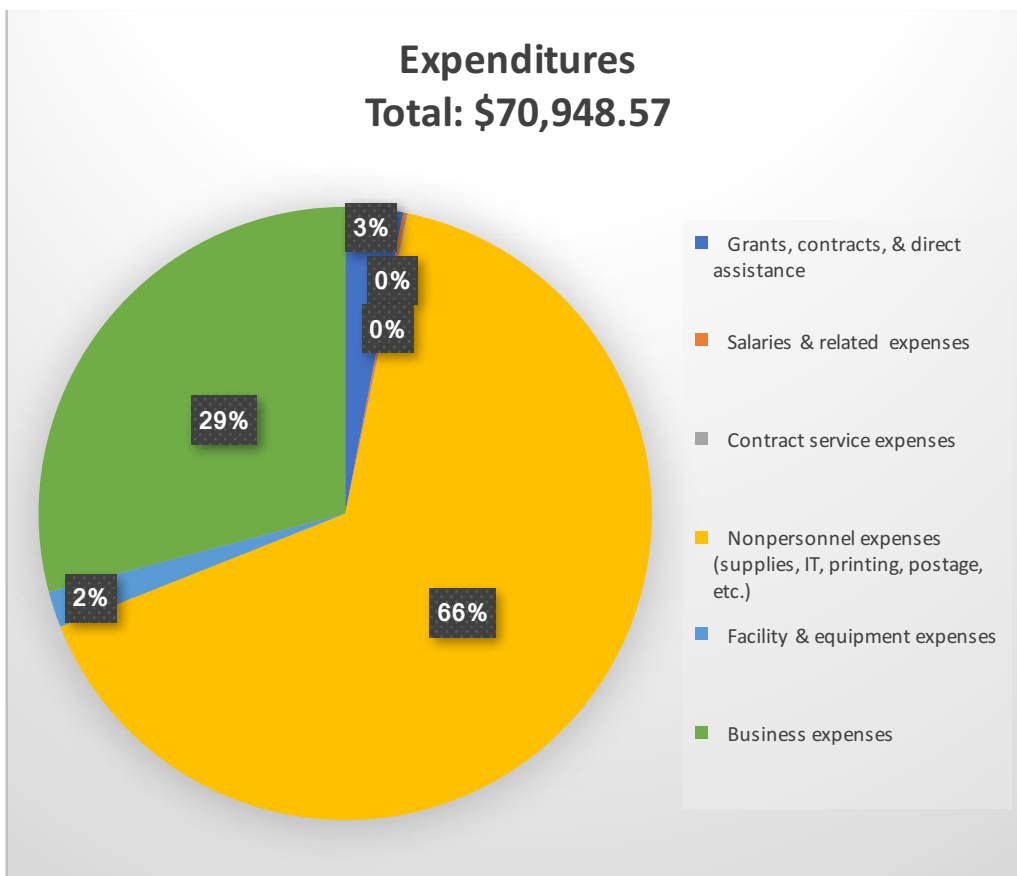

Financial Summary