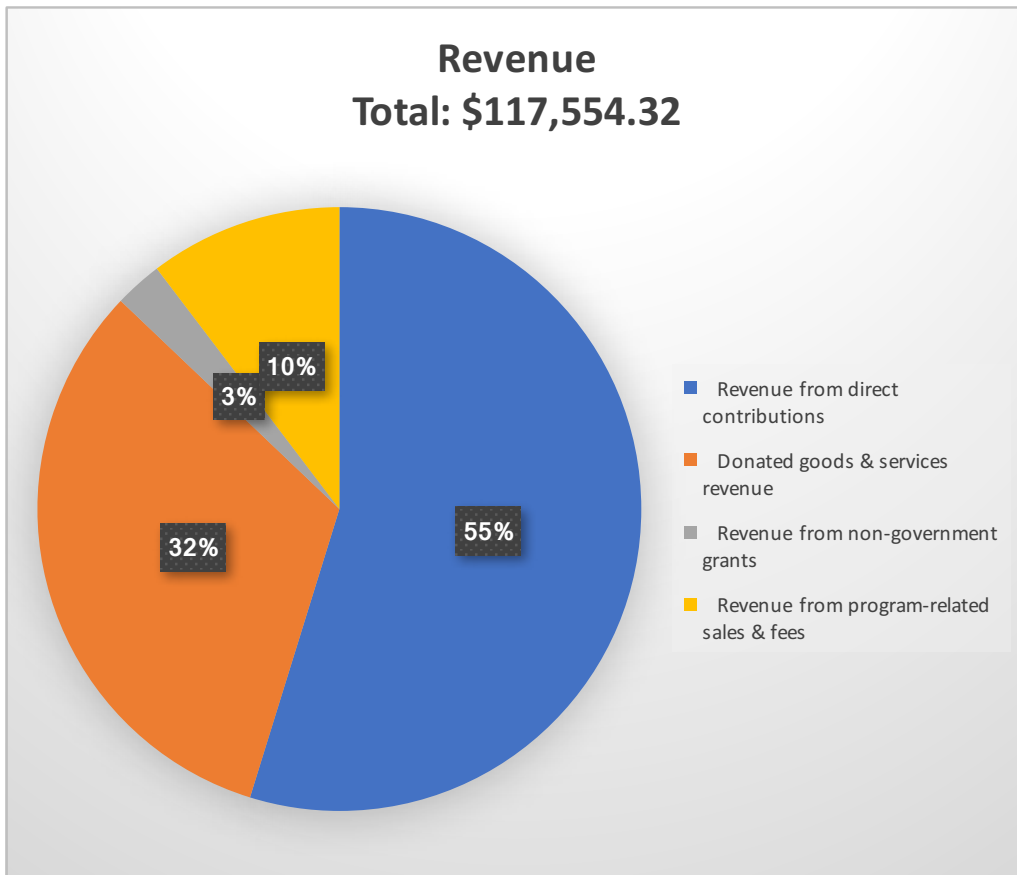

Financial Summary