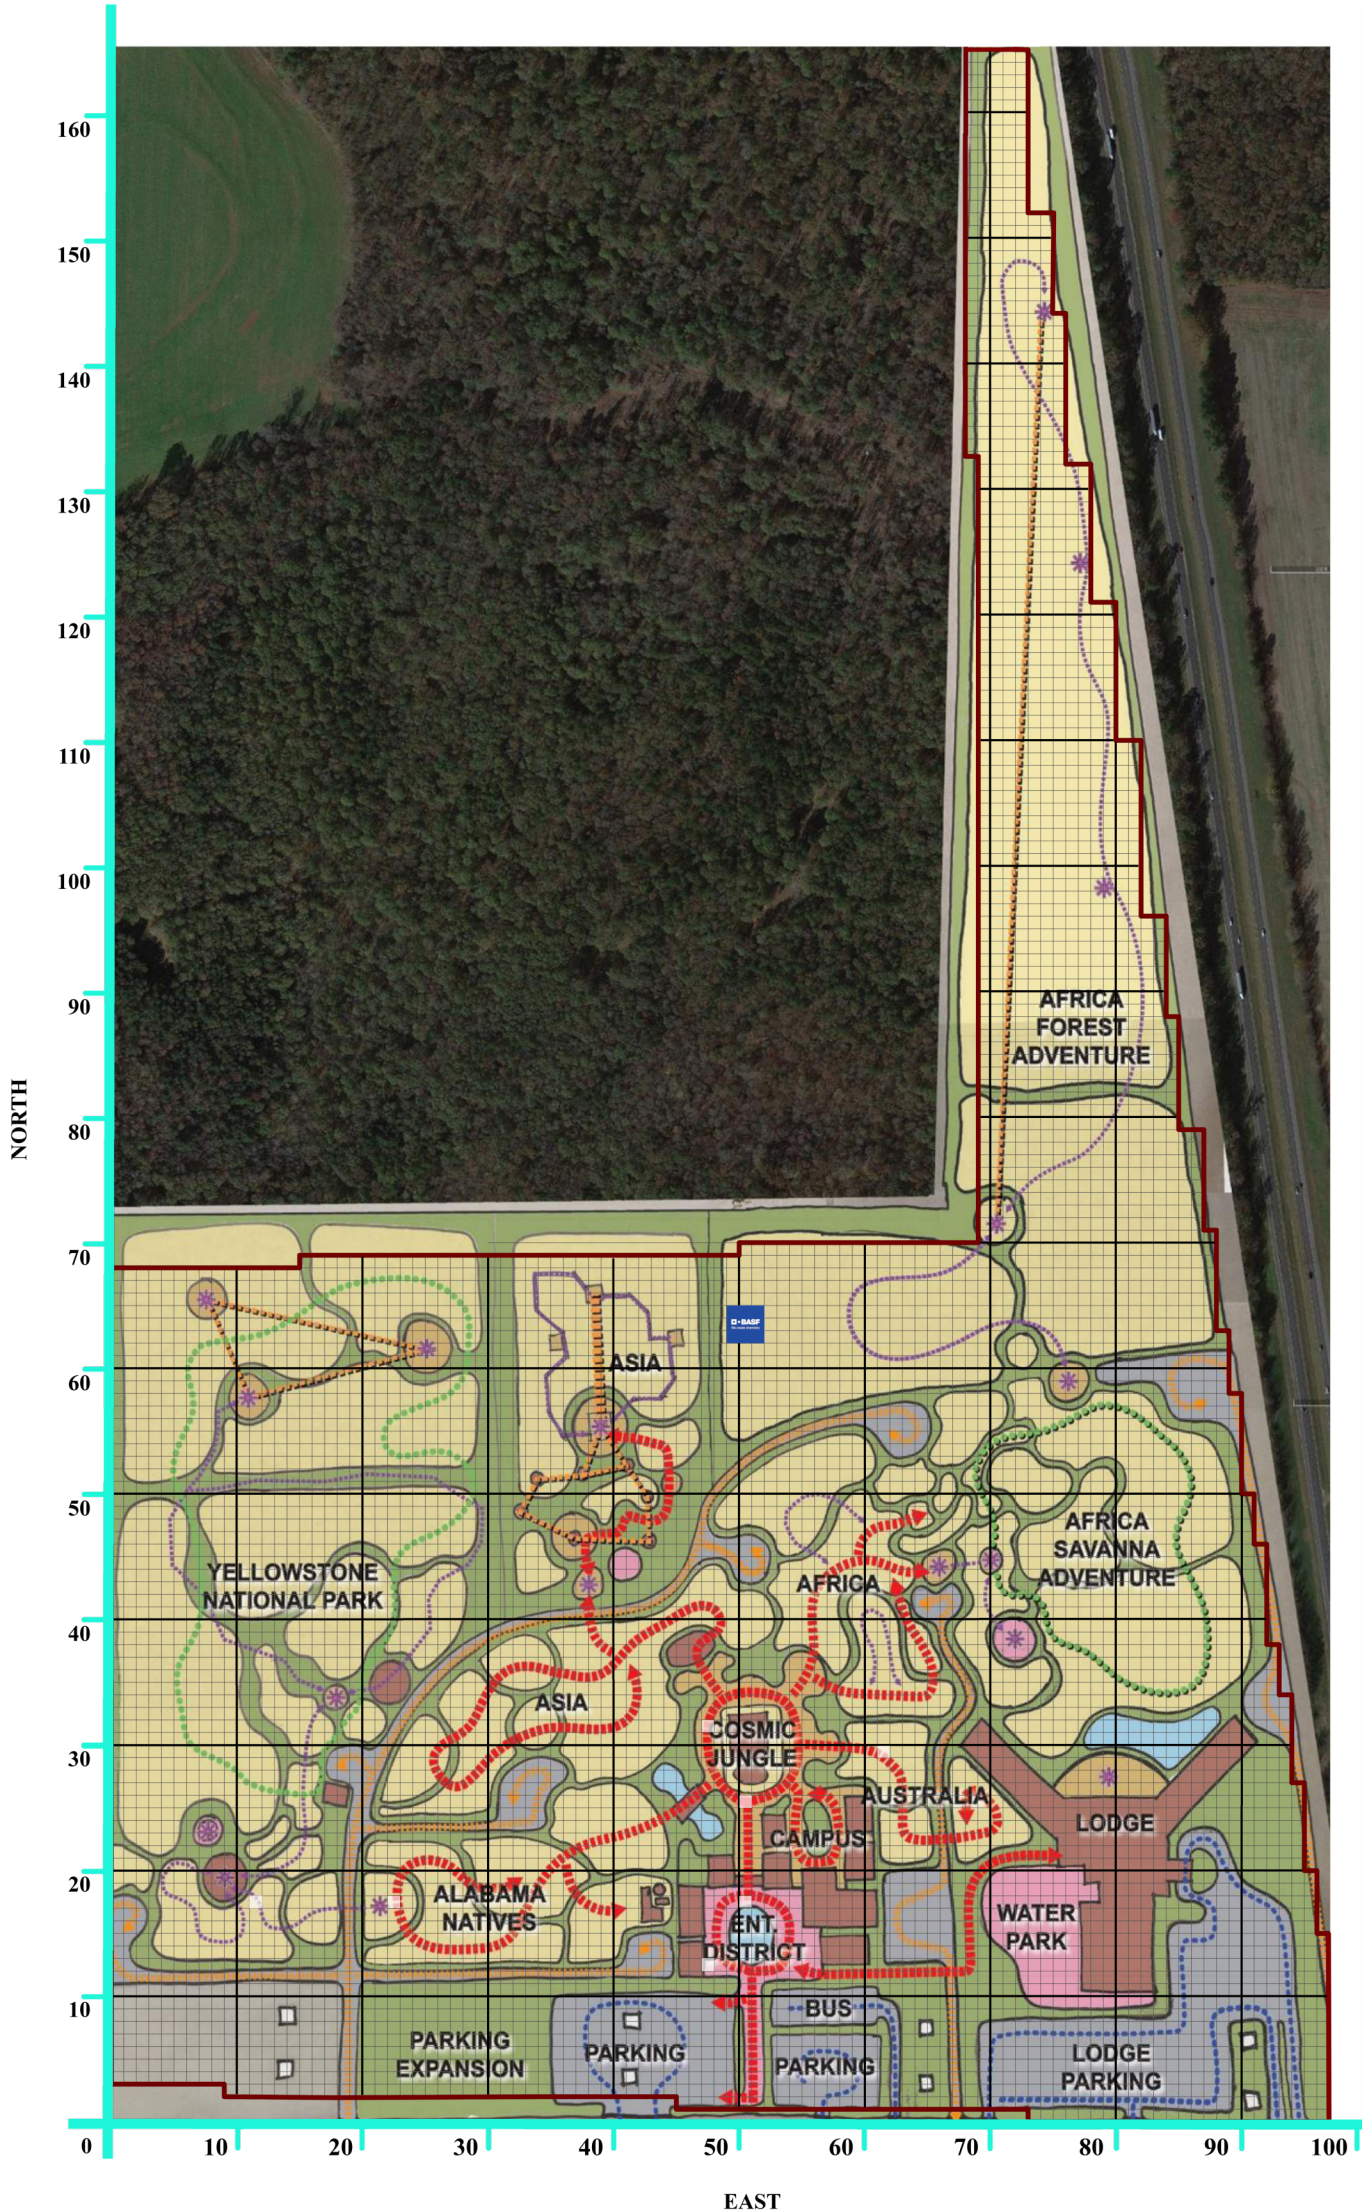

MAP OF HONOR

Because of the generosity of the individuals, families, groups, and companies listed here, North Alabama is closer to creating a modern zoo and aquarium for North Alabama. When the zoo opens its gates, your support of this endeavor will be displayed at its entry in perpetuity. We hope every time you visit the zoo, that you, your friends, and your family will look at the honor wall and your claimed spot for generations to come. While we work to open the zoo, **Claim Your Spot** sponsorships will be shown on our website at www.nalzs.org/ClaimYourSpot.

	<i>North</i>	<i>East</i>
BASF	62-64	50-52
Crocker – Andy, Beth, Drew, and Katie	32	48
Lewis – Rachel and Keith Alsop	18	23
Miller – David and Janna	30	62
Story Family	18	51
Sykes – Keely and Daniel Wade	26	51
Wilkes Family	18	12
Zellus Marketing	13	48

To find a claimed spot, locate the name in the directory above. Then find the associated North and East coordinates on the concept map of the zoo on the following page. Each square represents a 40-foot x 40-foot section of the zoo.

EAST